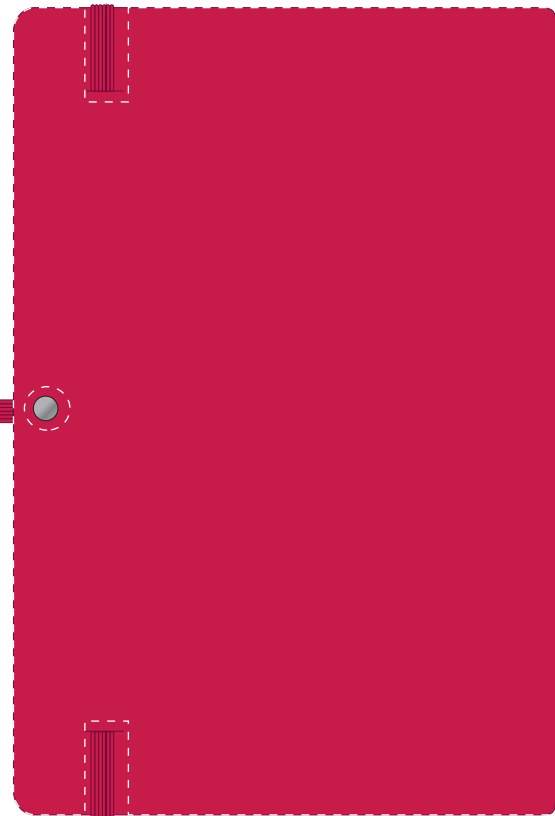

We stock this item in the following colours

**PANTONE REFERENCE(S)**

 Full Colour (Edge to Edge)

Product Image for visualisation  
- colours may vary

ARTWORK SCALE 50%

ARTWORK SCALE 50%

The dashed line is to demonstrate print area and will not appear on your printed item

To proceed, please approve visual via the online system.

ARTWORK SCALE 100%  
Max print area: Edge to Edge

ARTWORK SCALE 100%  
Max print area: Edge to Edge